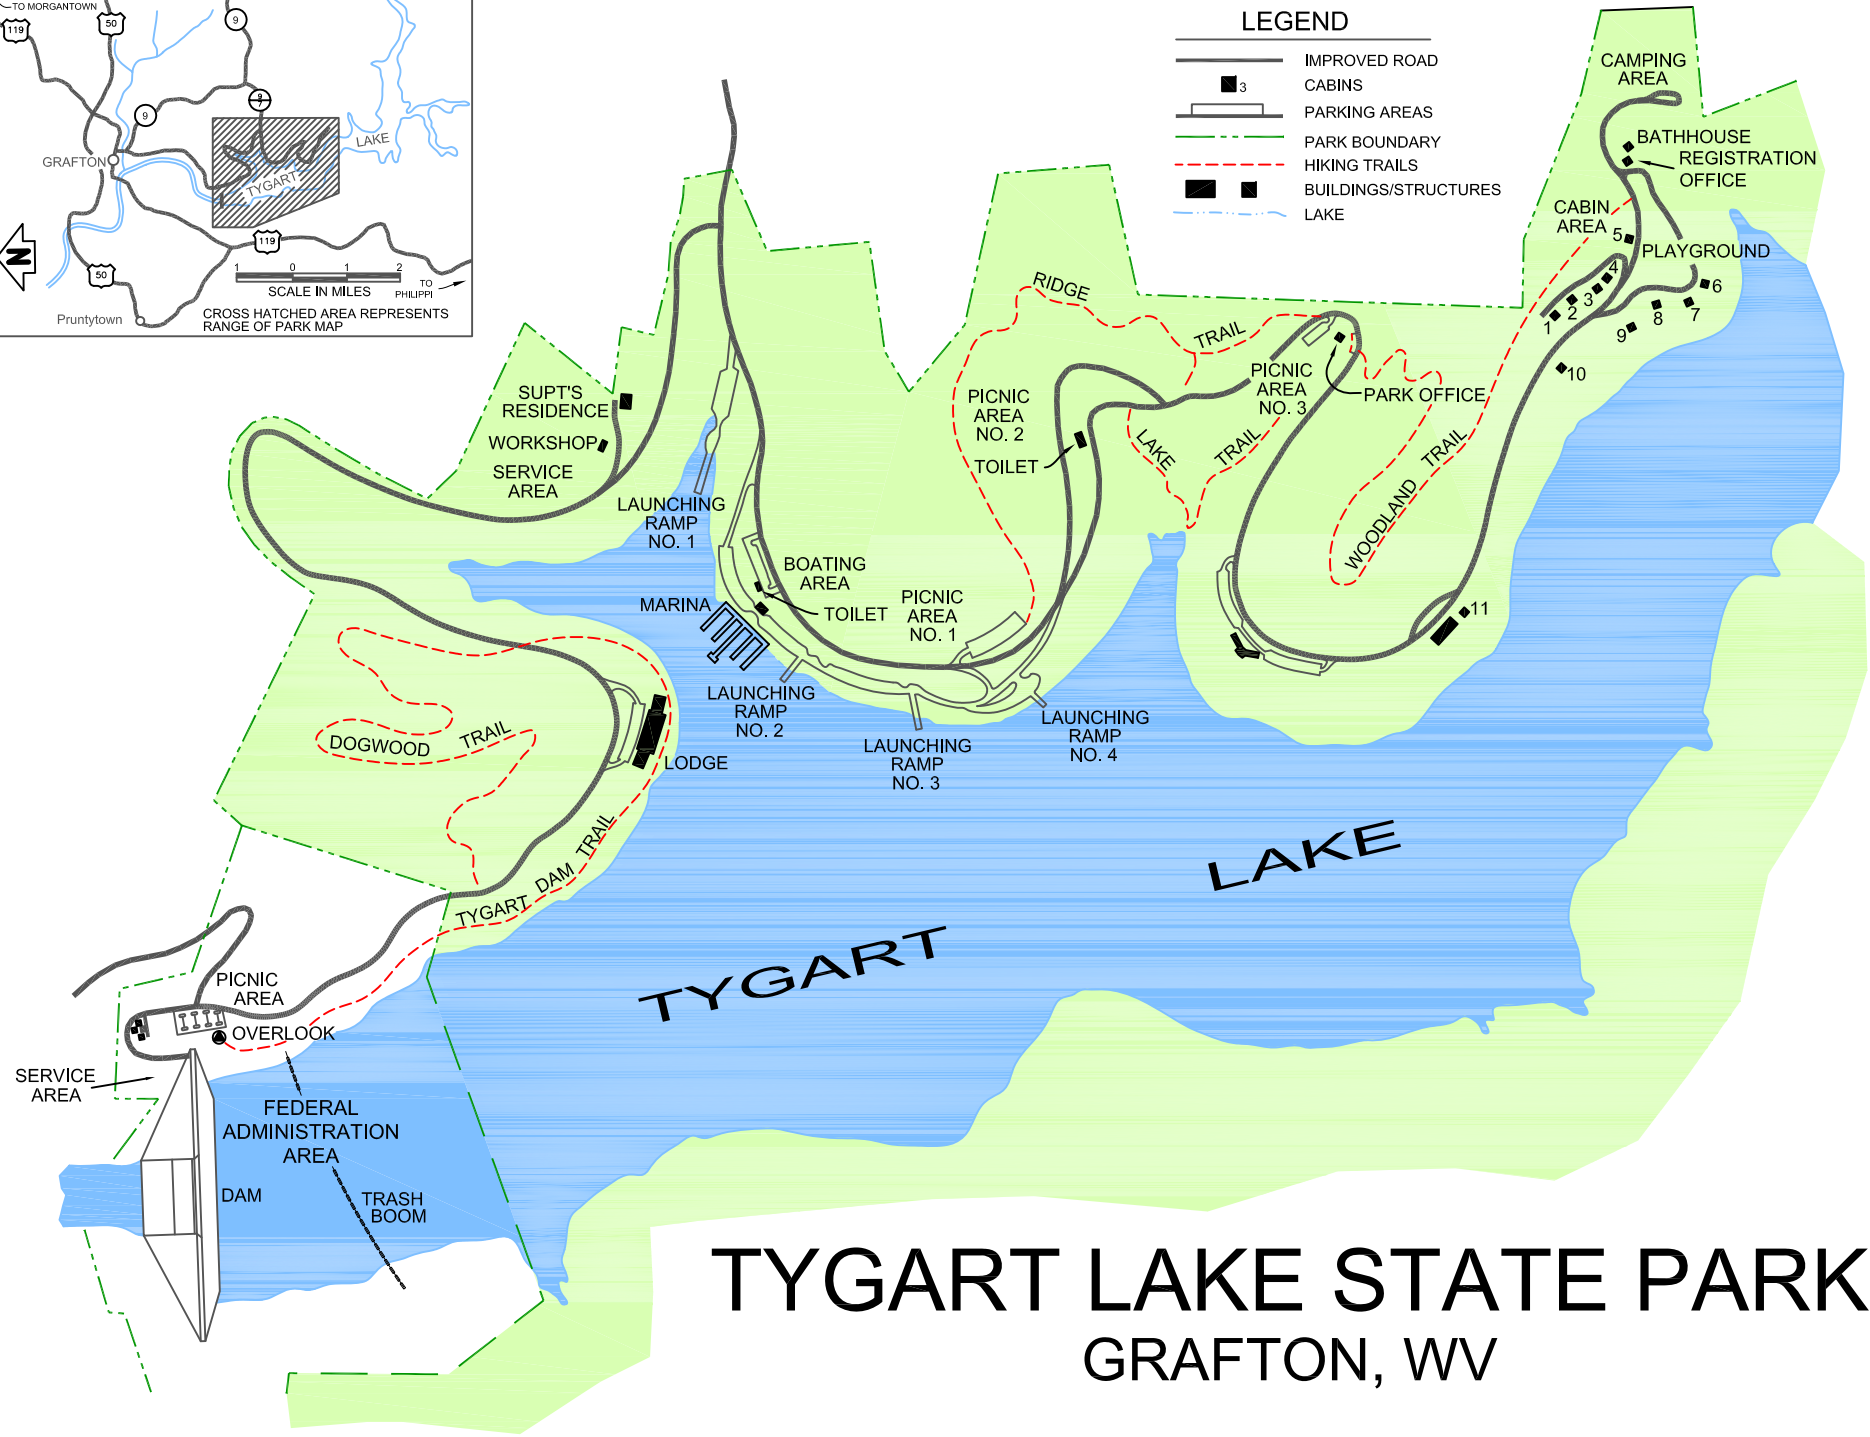

LEGEND

- IMPROVED ROAD
- CABINS
- PARKING AREAS
- PARK BOUNDARY
- HIKING TRAILS
- BUILDINGS/STRUCTURES
- LAKE

TYGART LAKE STATE PARK

GRAFTON, WV